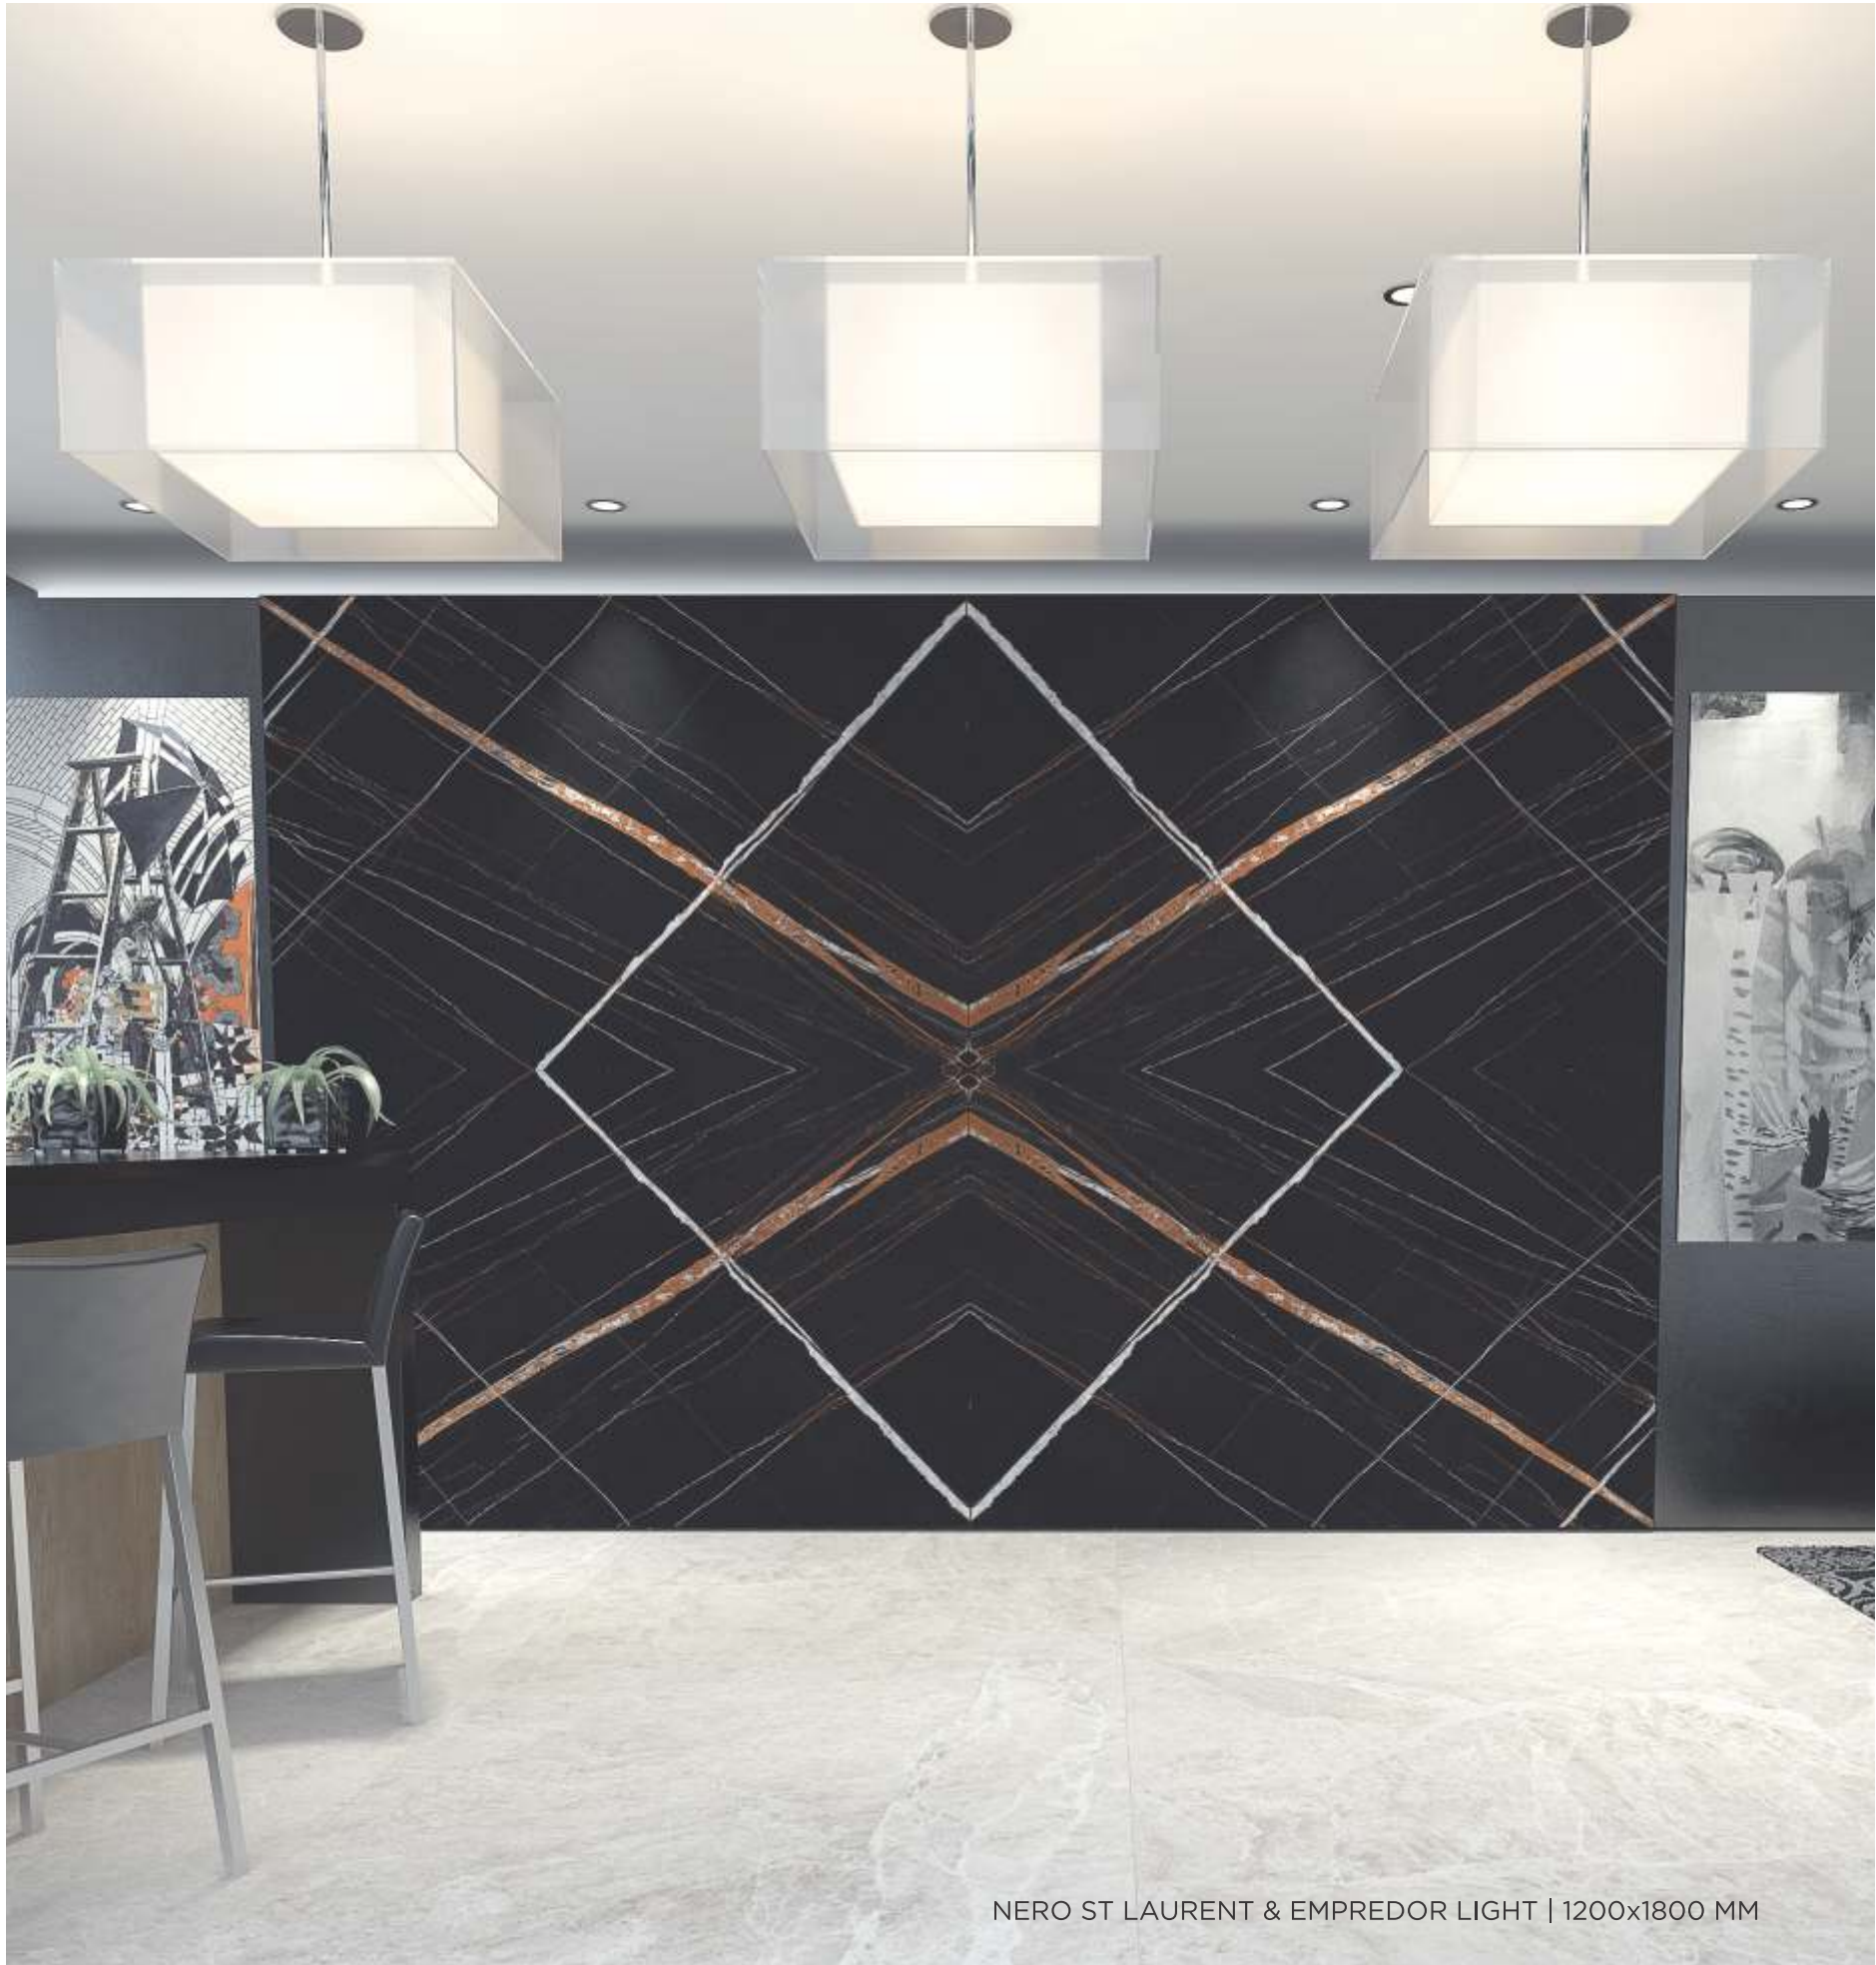

BLACK TRAVERTINO

THE ULTIMA | 1200x1800 mm
PREMIUM POLISHED

BURBERRY BRONCE | 1200x1800 MM

BURBERRY BRONCE

GREY FLURRY

THE ULTIMA | 1200x1800 mm
PREMIUM POLISHED

IMPERIAL BROWN

NERO ST LAURENT (BOOKMATCH)