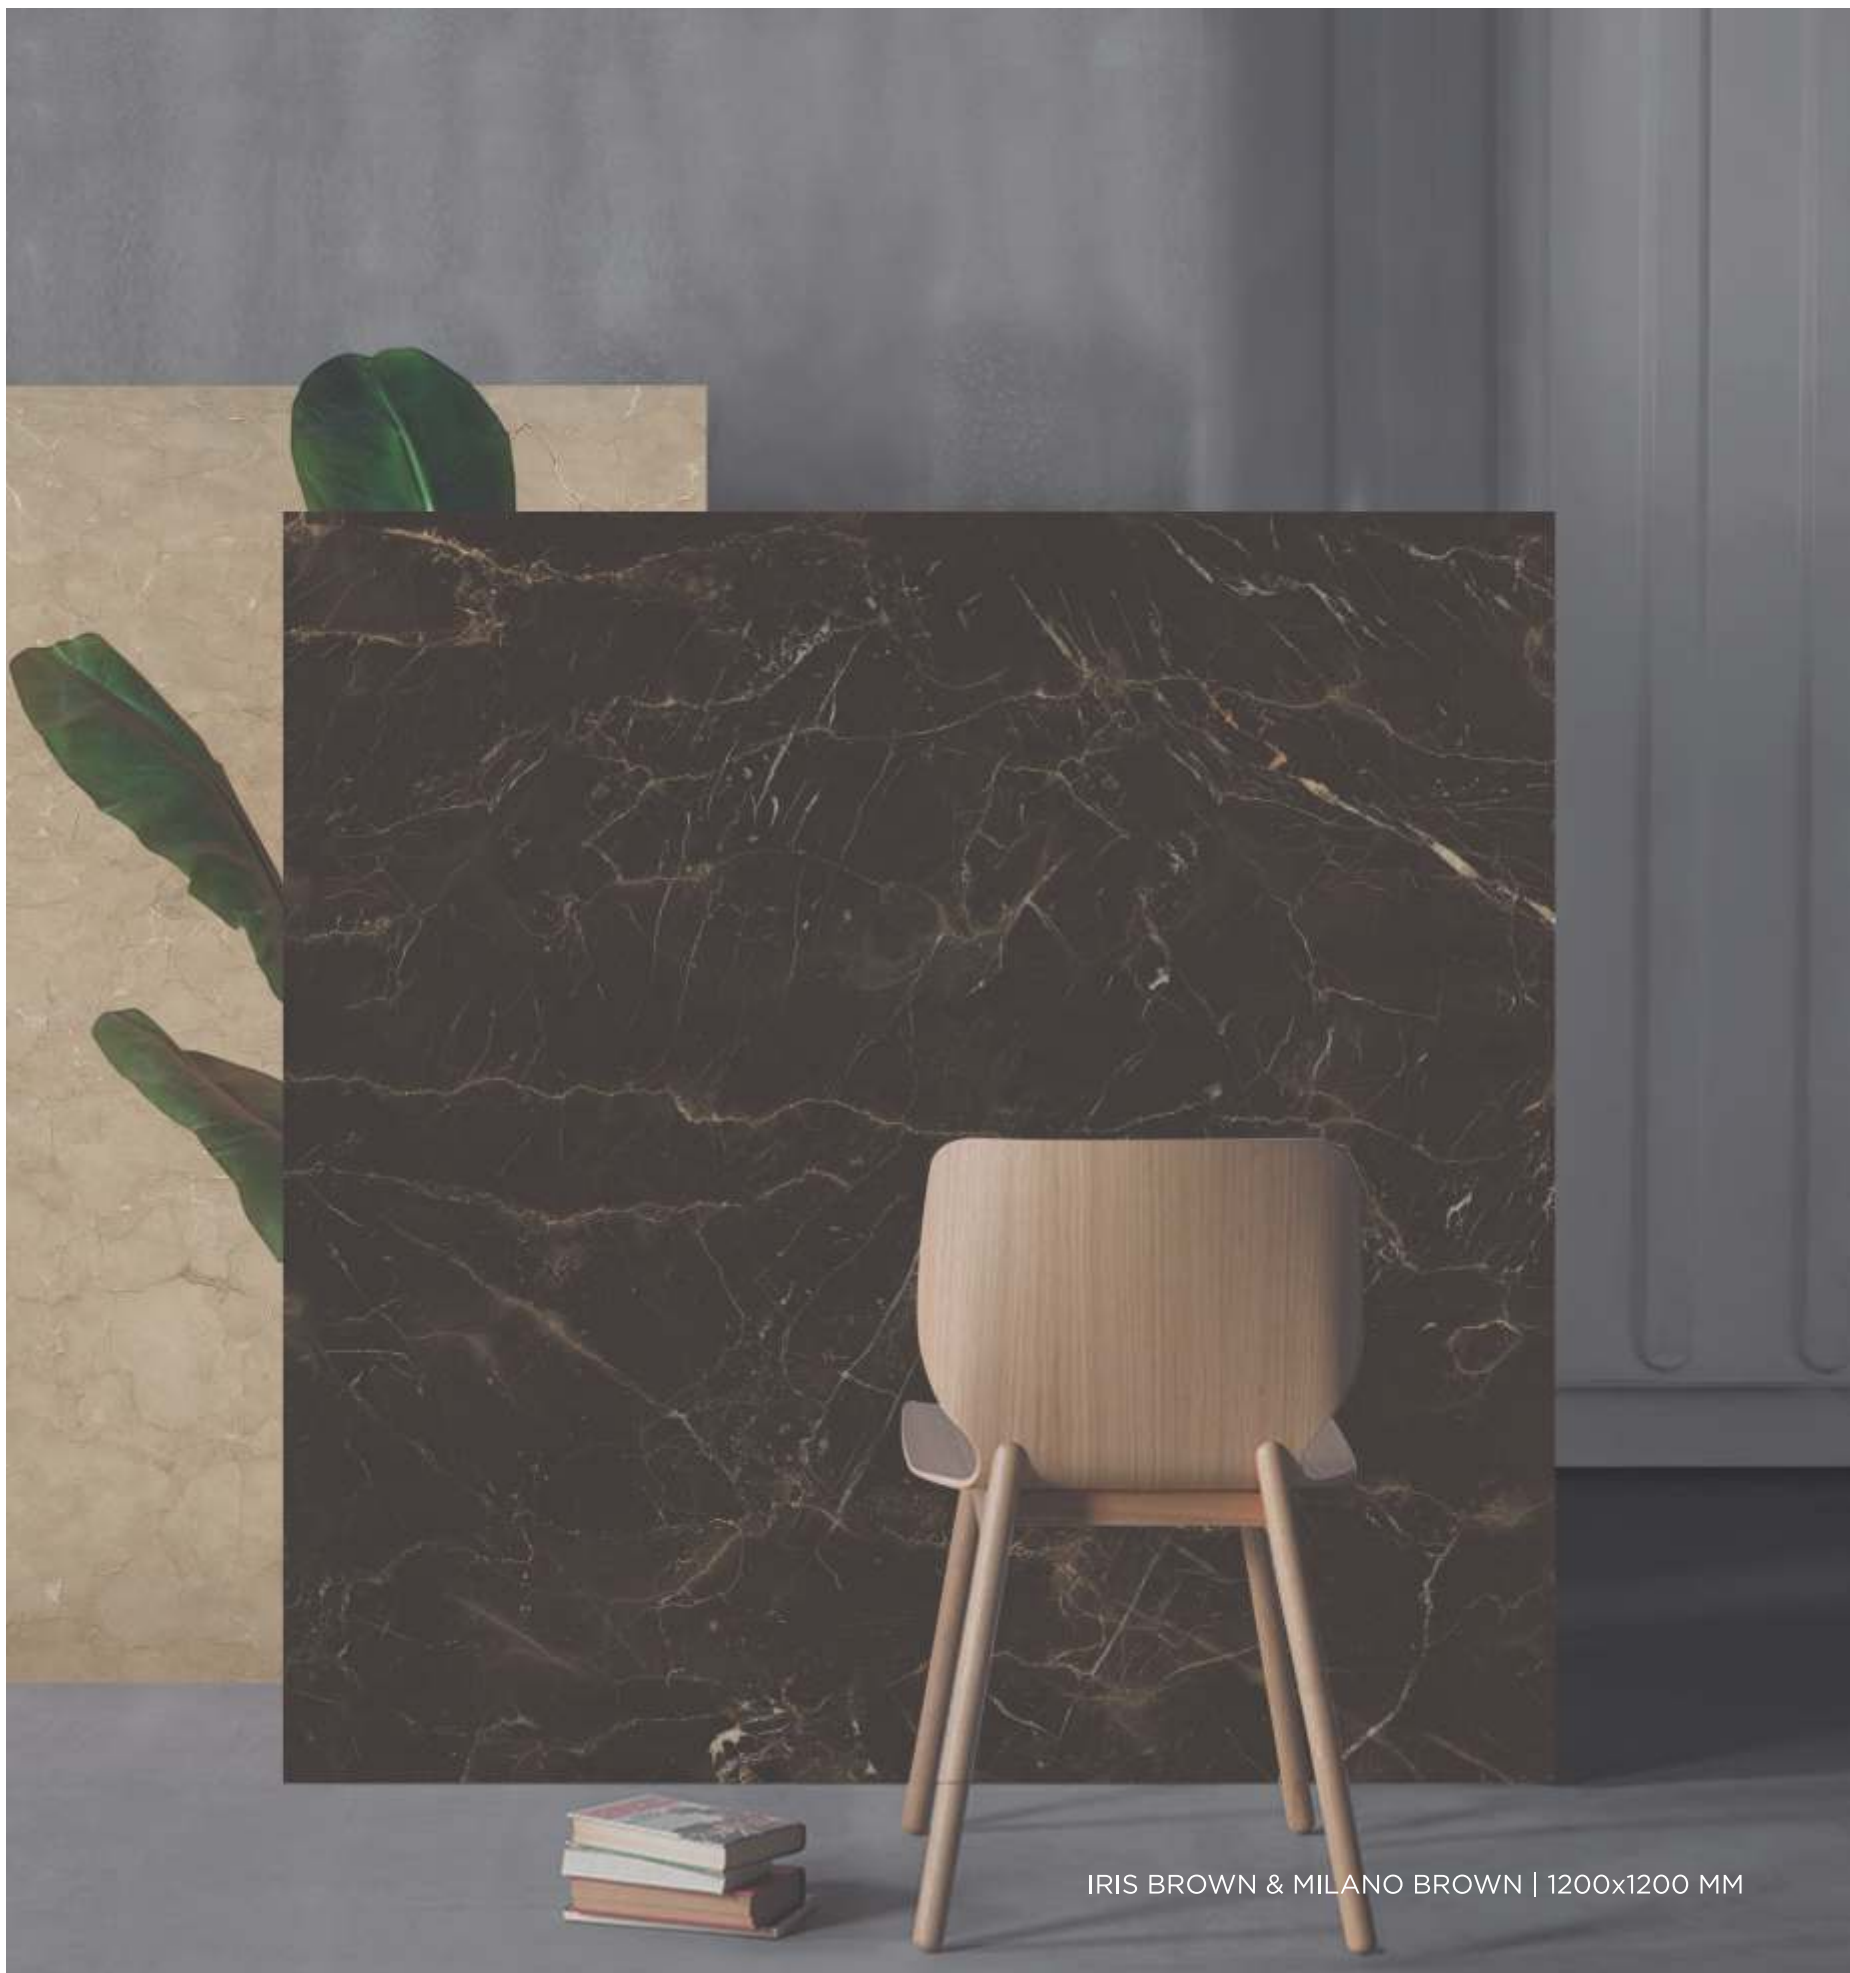

ORIENTAL NERO (BOOKMATCH)

THE ULTIMA | 1200x1200 mm
PREMIUM POLISHED

MILANO BROWN

IRIS BROWN

IRIS BROWN & MILANO BROWN | 1200x1200 MM

THE ULTIMA | 1200x1200 mm
MATT DIAMOND SHIELD

OHAYO GREY | 1200x1200 MM

OHAYO MARFIL (MATT DIAMOND SHIELD)